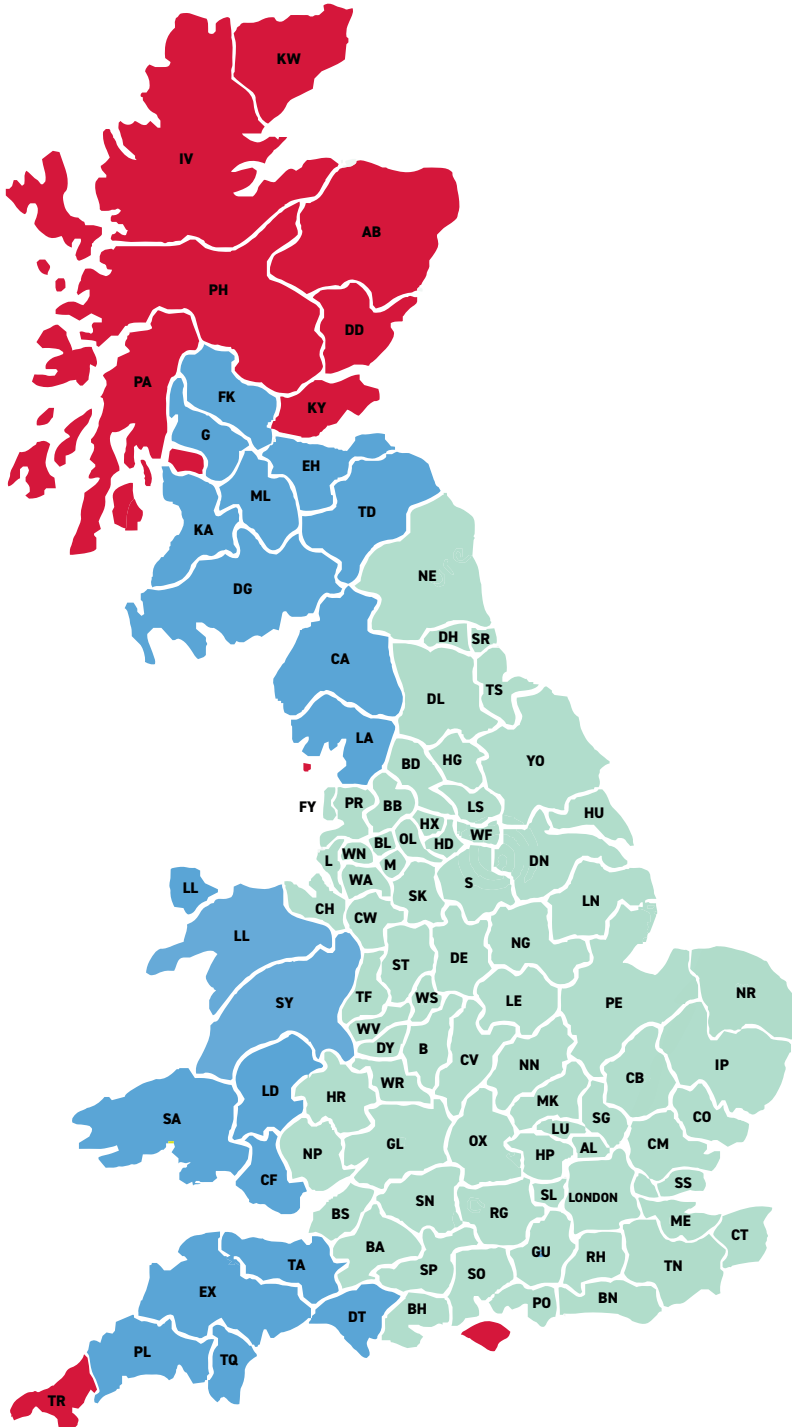

**MADE
FOR
TRADE**

UK MAINLAND PRODUCT DELIVERY & SURCHARGE MAP

AB, DD, IV, KW, KY, PA, PH, TR

The above postcodes are currently excluded for Bifold door deliveries. *for a bespoke delivery quote, please contact the sales team.

Lanterns will be sent via courier and the glass inc stillage will be subject to a £250+VAT haulage charge.

Postcode areas with alternate week deliveries:

SCOTLAND	G, EH, FK, ML, KA, DG, TD
WALES	SA, CF, LD, SY, LL,
ENGLAND	CA, LA, TA, DT, EX, TQ, PL