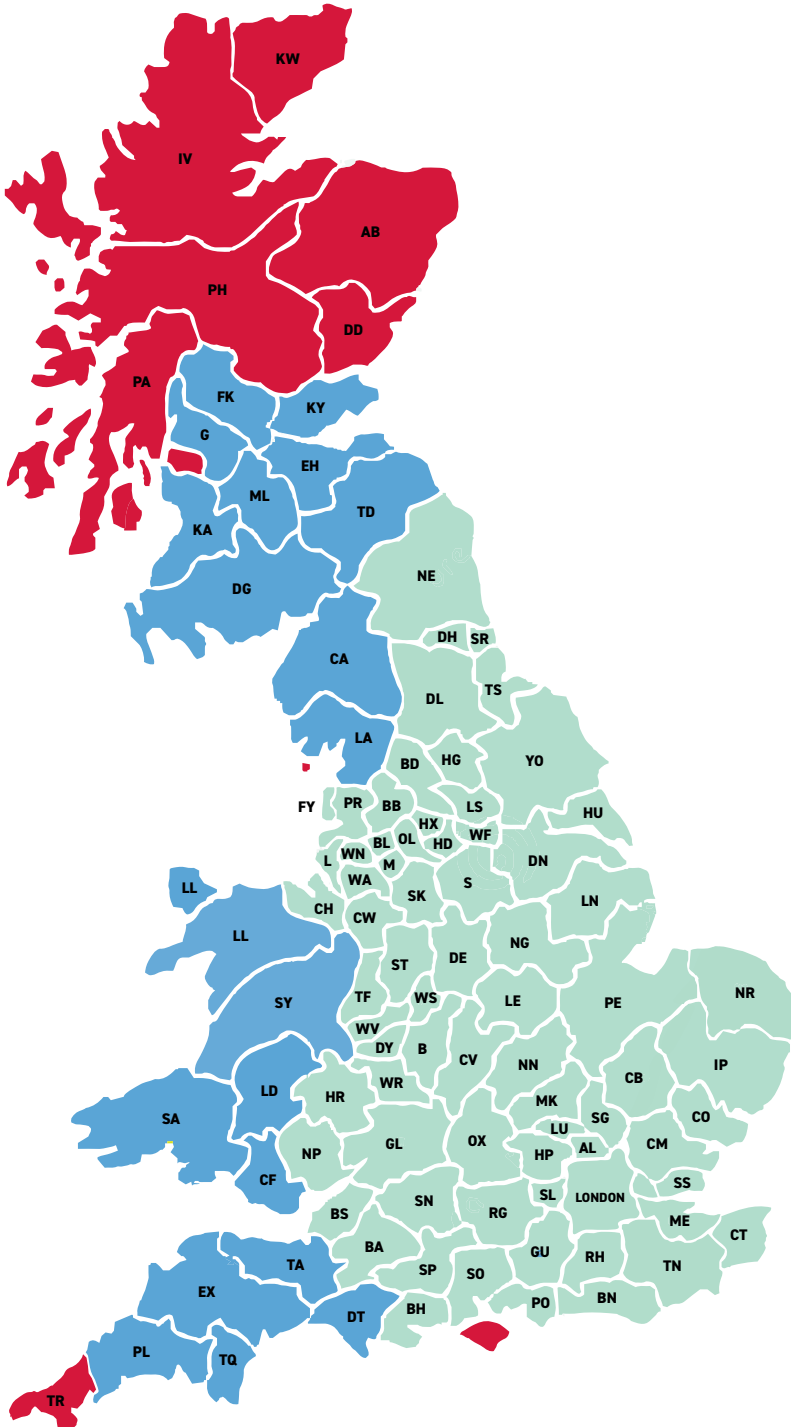

**MADE
FOR
TRADE**

UK MAINLAND PRODUCT DELIVERY & SURCHARGE MAP

AB, DD, IV, KW, PA, PH, TR

The above postcodes are currently excluded for Bifold, Slider and Window deliveries.

*for a bespoke delivery quote, please contact the sales team.

SCOTLAND

G, EH, FK, ML, KA, KY, DG, TD

WALES

SA, CF, LD, SY, LL,

ENGLAND

CA, LA, TA, DT, EX, TQ, PL

For all quotations and sales Enquiries contact us on sales@madefortrade.co