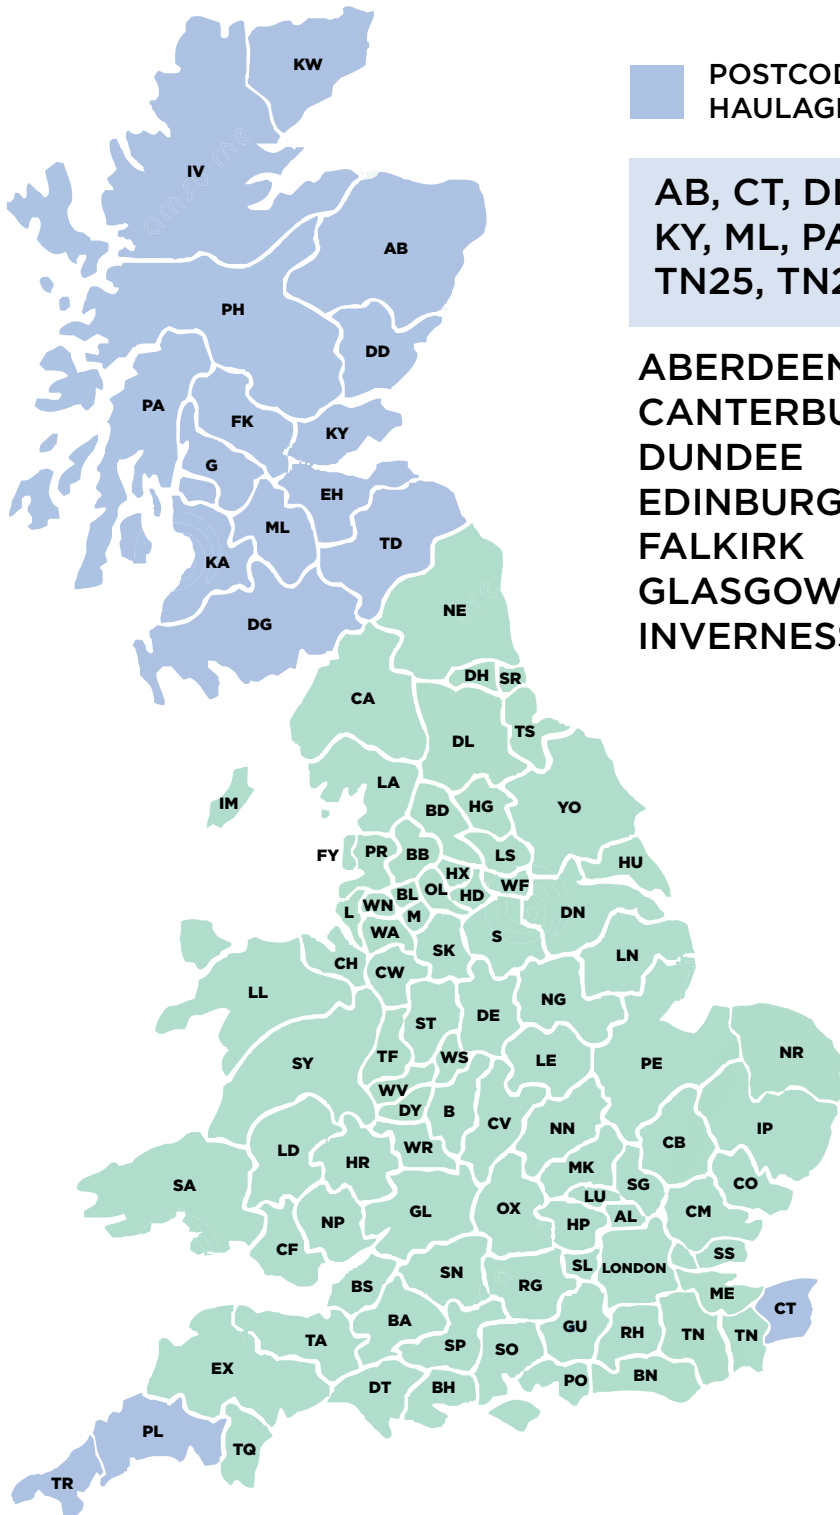

**MADE
FOR
TRADE**

UK GLASS SURCHARGE DELIVERIES

■ POSTCODES WITH ADDITIONAL £250+VAT HAULAGE CHARGES

AB, CT, DD, DG, EH, FK, G, IV, KA, KW, KY, ML, PA, PH, PL, TD, TR, TN23, TN24, TN25, TN26, TN27, TN28, TN29, TN30

ABERDEEN
CANTERBURY
DUNDEE
EDINBURGH
FALKIRK
GLASGOW
INVERNESS

KILMARNOCK
KIRKWALL
KIRKCALDY
MOTHERWELL
PAISLEY
PERTH
PLYMOUTH
TRURO

FOR ALL QUOTATIONS AND SALES ENQUIRIES CONTACT US ON sales@madefortrade.co