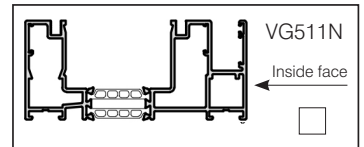

MADE FOR
trade

VISOGLIDE PLUS PATIO DOORS QUOTE REQUEST

Full Name: ----- Company: -----

Address: -----

----- Postcode: -----

Telephone: ----- Fax: -----

Mobile: ----- Email: -----

Installation Postcode: ----- Job Reference: -----

If no postcode provided standard reinforcement will be assumed

Indicate open sashes

Width: ----- Height: -----
including cill

Notes:

* Draw view from the outside only

Sash widths: 700 to 3189mm | Sash heights: 1750 to 2500mm

Standard colours

- ☐ White gloss (9910)   ☐ Grey matt (7016)   ☐ Black matt (9005)
- ☐ Grey matt external (7016) / White gloss internal (9910)

Special colour RAL/ BS + Finish

External RAL colours: Internal RAL colour:

Outer frame

Cill - 150 mm ☐ please tick (only available with VG510)

Interlocking mullion: standard 83mm only | Slimline option not available

1. **Furniture: D Handles Only**   ☐ White   ☐ Black
2. **Available colours and finish:**   ☐ Grey   ☐ Grey on white
3. ☐ Black on white   ☐ Brushed stainless steel

Delivery

- ☐ Assembled
- ☐ Kit form

42mm frame extender / Add-on

- ☐ Top   ☐ Left   ☐ Right

Trickle vent(s) (indicate on sketch)
2500 mm² airflow per vent

* NOTE: Trickle vents require a 42mm Add-on

Glazing (28mm units)

- ☐ 4mm Toughened U=1.2
- ☐ 4mm Toughened U=1.0
- ☐ 6mm Toughened U=1.2
- ☐ 6.8mm Laminated U=1.2
- ☐ Unglazed

Note:
Depending on sash sizes the corresponding glass option will be automatically selected as 6mm

Additional glass delivery charges may apply

Note:

You must ensure that the purchasing company have sufficient able bodied representatives available at the delivery address to assist with the offloading of the products. If this is not met you could be charged for re-delivery of both product and glass

Email quote to: sales@madefortrade.co
Tel: 01642 610799